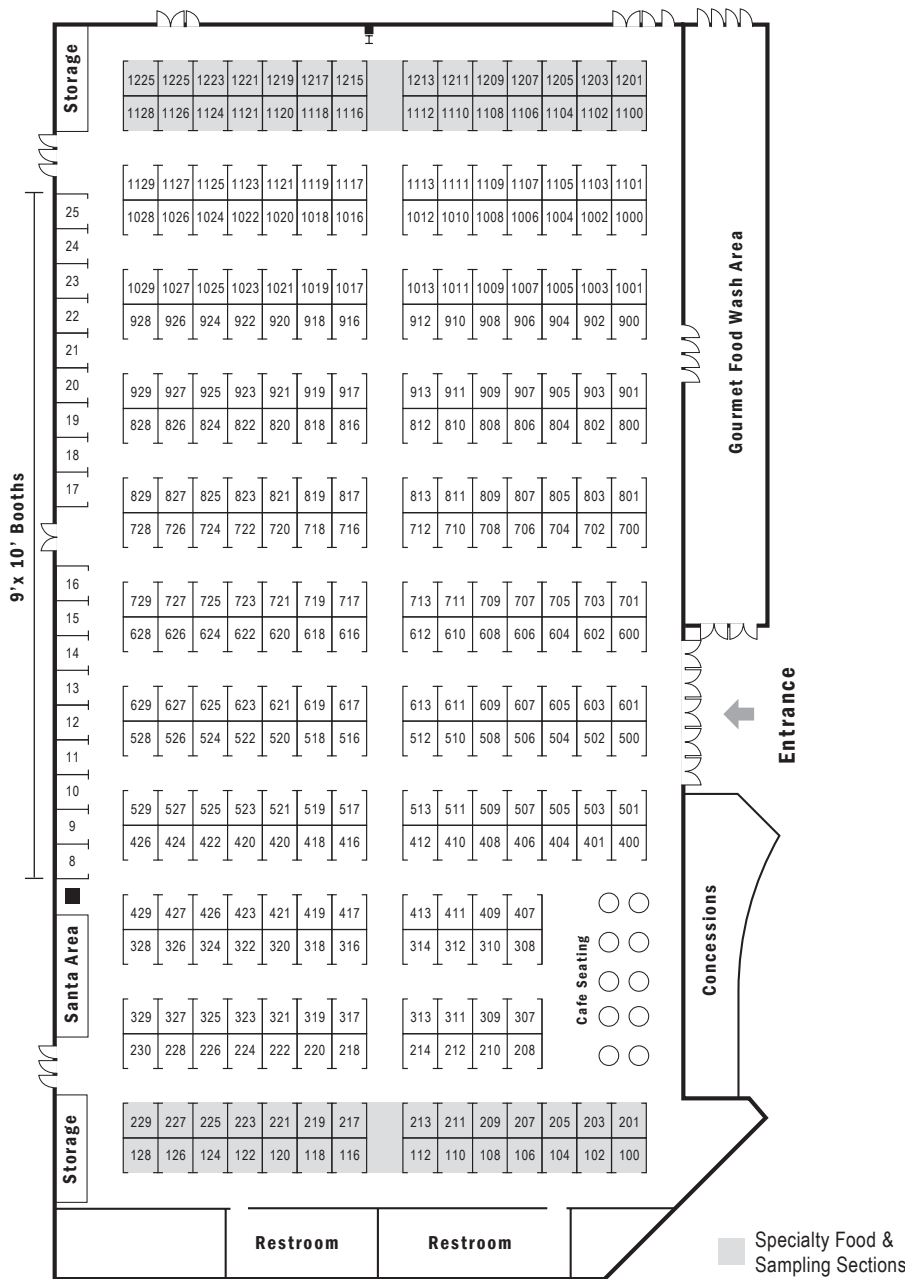

Portland's

ANNUAL HOLIDAY FOOD & GIFT FESTIVAL®

2009

20th Annual

Floor Plan is Subject to Change

Location

Oregon Convention Center

777 NE M.L.K. Boulevard
Portland, Oregon 97232

2009

Festival Schedule

Holiday Food & Gift Festivals

Eugene, Oregon
November 13, 14 & 15

Portland, Oregon
November 6, 7 & 8

SW Washington
November 20, 21 & 22

Central Oregon
November 20, 21 & 22

Colorado Springs
November 6, 7 & 8

Denver, Colorado
November 12, 13, 14 & 15