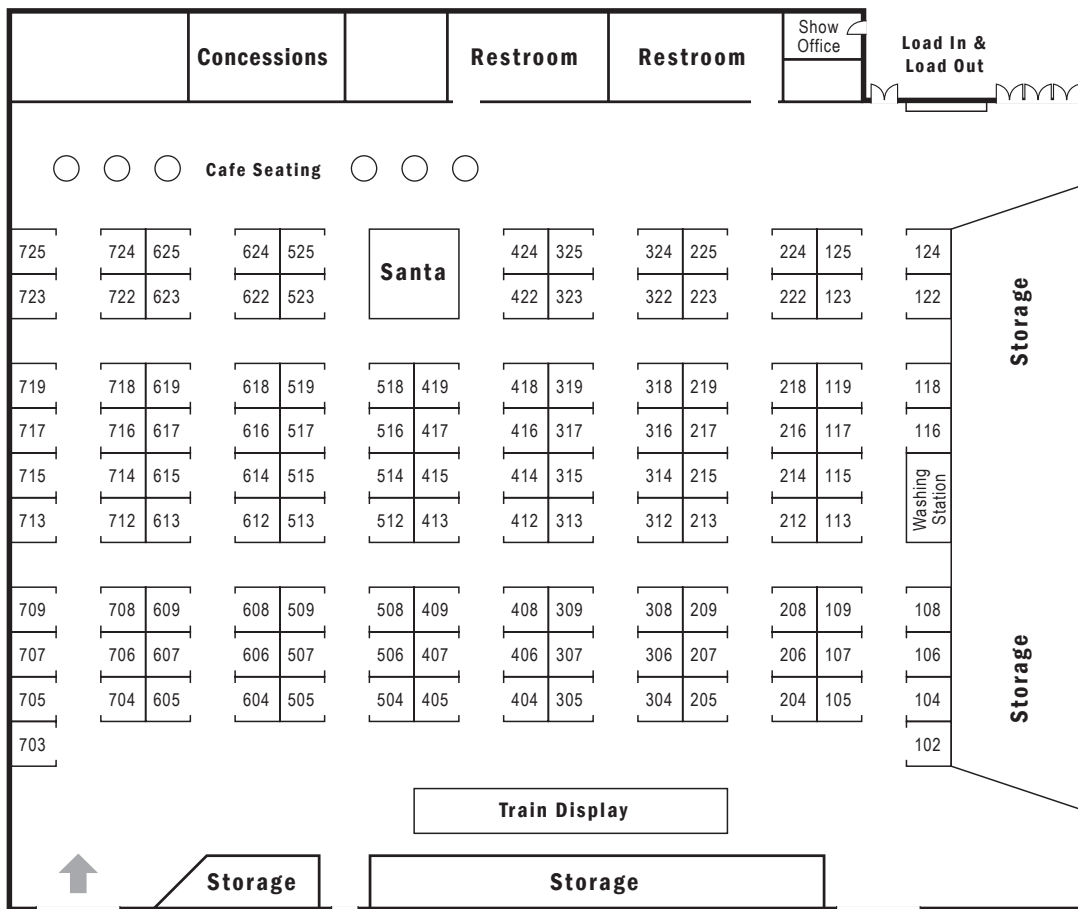

SW Washington's

ANNUAL HOLIDAY FOOD & GIFT FESTIVAL®

2009

Load In &
Load Out Area

Entrance

Floor Plan is Subject to Change

Hall C

**Clark County
Fairgrounds**

Location

**Clark County
Fairgrounds**

17402 NE Delfel Road
Ridgefield, Washington 98642

2009

Festival Schedule

**Holiday Food
& Gift Festivals**

Eugene, Oregon
Nov. 13, 14 & 15

Portland, Oregon
Nov. 6, 7 & 8

SW Washington
Nov. 20, 21 & 22

Central Oregon
Nov. 20, 21 & 22

Colorado Springs
Nov. 6, 7 & 8

Denver, Colorado
Nov. 12, 13, 14 & 15

See Exhibitor Information on Reverse