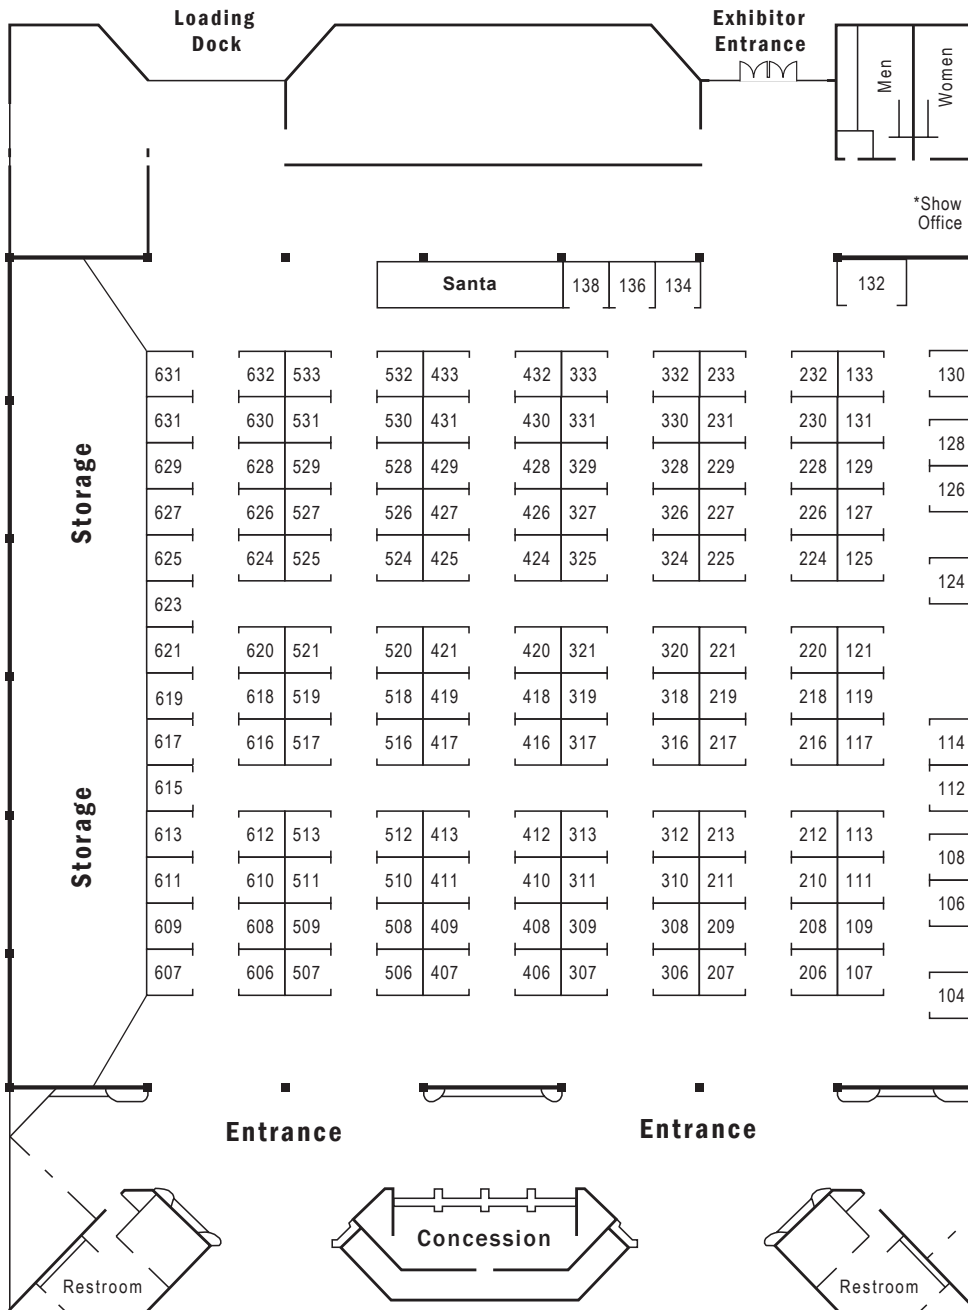

### 2009

**FREE  
Admission**

**FREE  
Admission**

Floor Plan is Subject to Change

**LANE COUNTY**  
Convention Center/Fairgrounds

Location

Lane County Convention  
Center/Fairgrounds  
796 W 13th Avenue  
Eugene, Oregon 97402

#### Festival Schedule

**Denver, Colorado**  
Nov. 12, 13, 14 & 15

See Exhibitor Information on Reverse