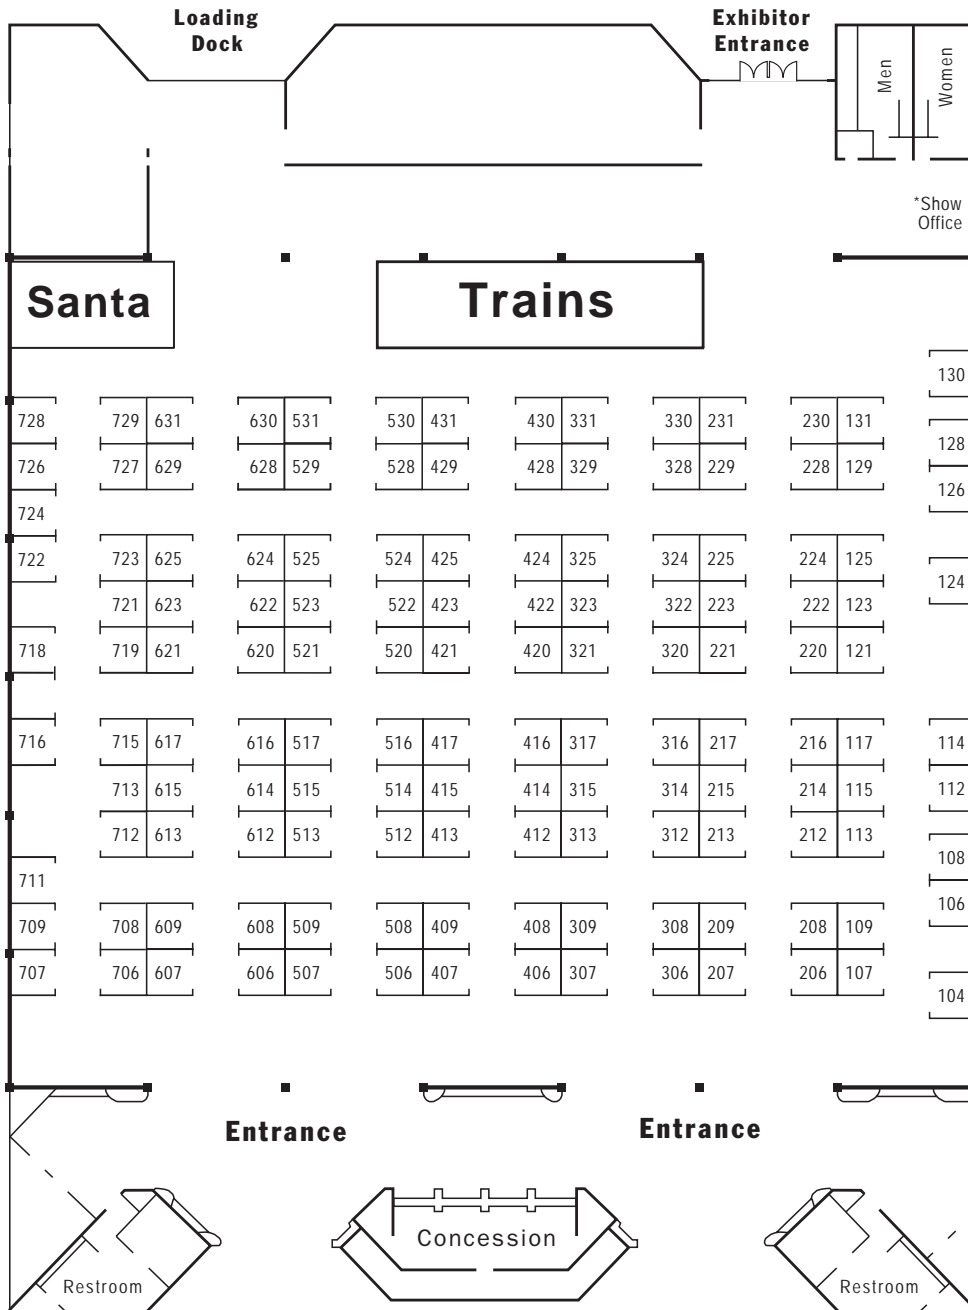

### 2010

**FREE  
Admission**

**FREE  
Admission**

Floor Plan is Subject to Change

**LANE COUNTY**  
Convention Center/Fairgrounds

Location

Lane County Convention  
Center/Fairgrounds  
796 W 13th Avenue  
Eugene, Oregon 97402

Exhibitor Storage will be  
located in meeting room 3.

**2010**

Festival Schedule

**Holiday Food  
& Gift Festivals**

Portland, Oregon  
Nov. 5-7

Eugene, Oregon  
Nov. 12-14

Central Oregon  
Nov. 19-21

Colorado Springs  
Nov. 12-14

Denver, Colorado  
Nov. 19-21

See Exhibitor Information on Reverse