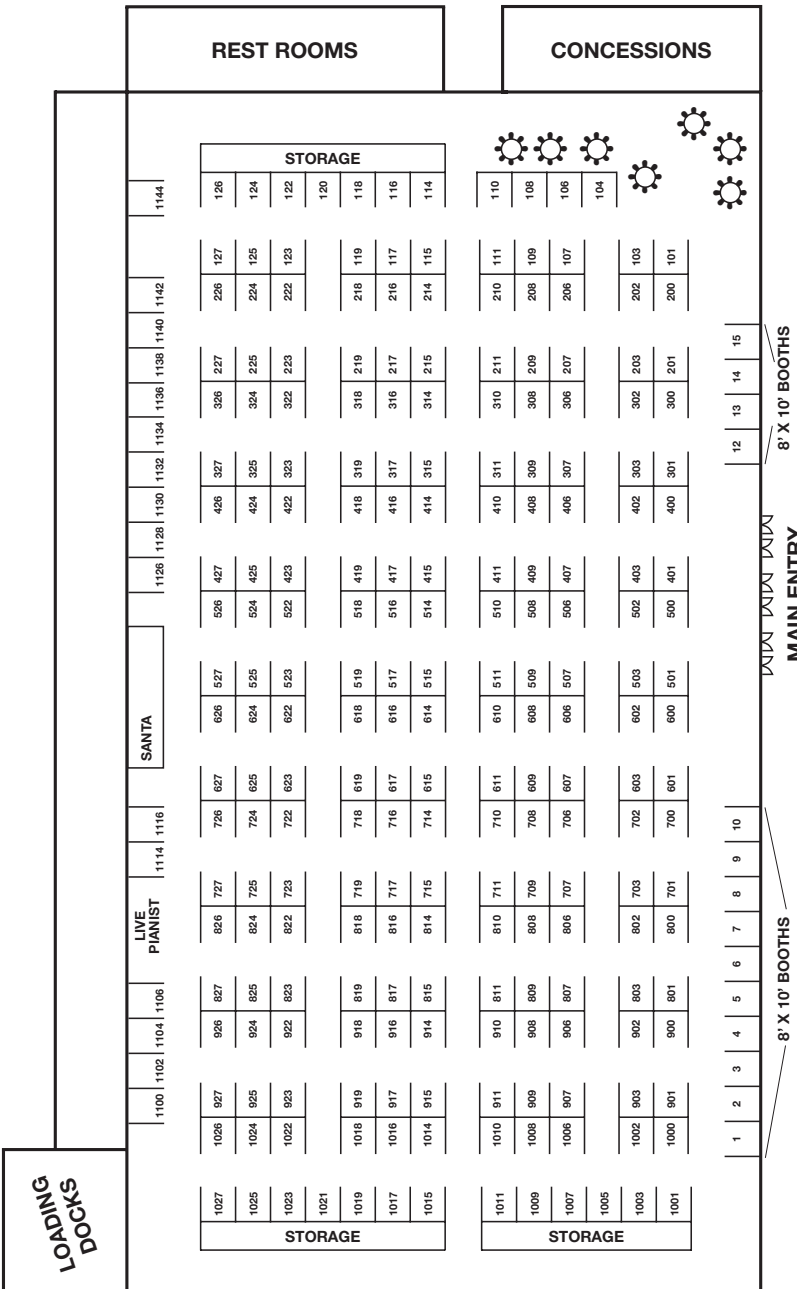

Portland's

ANNUAL HOLIDAY FOOD & GIFT FESTIVAL®

2010

21st Annual

Location

**Oregon
Convention Center**

777 NE M.L.K. Boulevard
Portland, Oregon 97232

2010

Colorado Springs

November 12-14

Denver, Colorado

November 19-21

See Exhibitor Information on Reverse